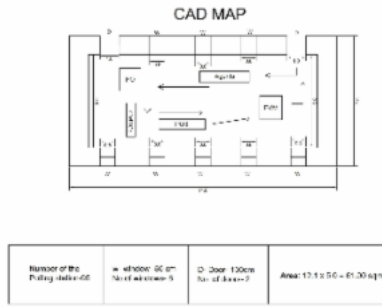

Nazri Naksha

Google Map View

Polling Station Building Front View

Polling Station Front View

Cad View

Key MAP View