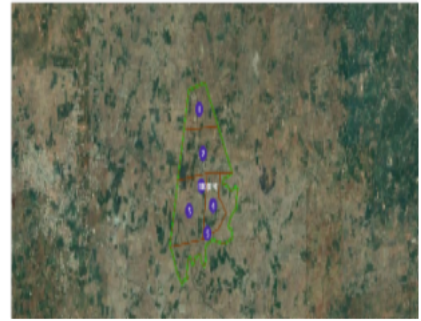

Nazri Naksha

Google Map View