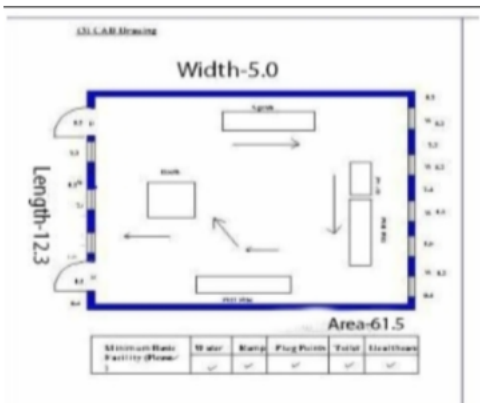

Nazri Naksha

Google Map View

Polling Station Building Front View

Polling Station Front View

Cad View

Key MAP View