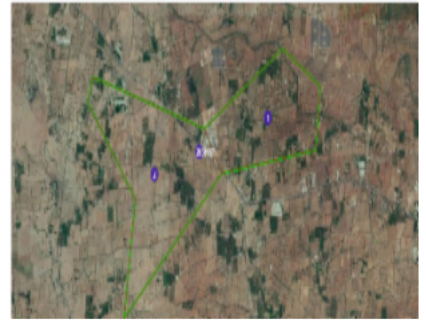

Nazri Naksha

Google Map View