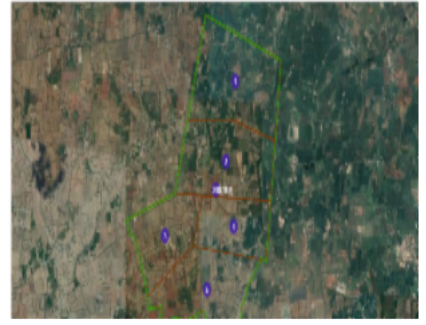

Nazri Naksha

Google Map View