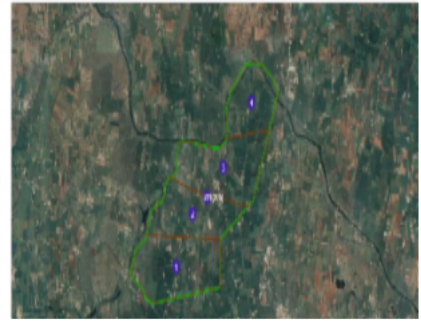

Nazri Naksha

Google Map View