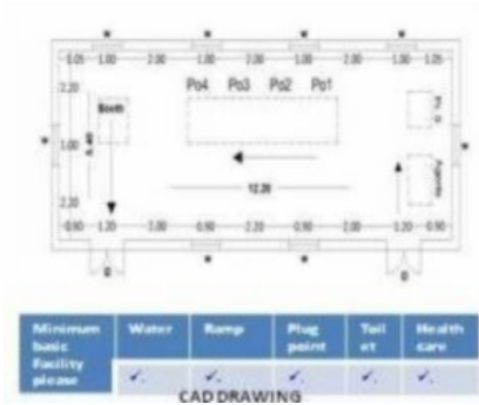

Nazri Naksha

Google Map View

Polling Station Building Front View

Polling Station Front View

Cad View

Key MAP View