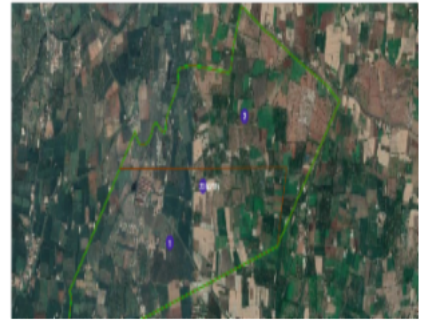

Nazri Naksha

Google Map View