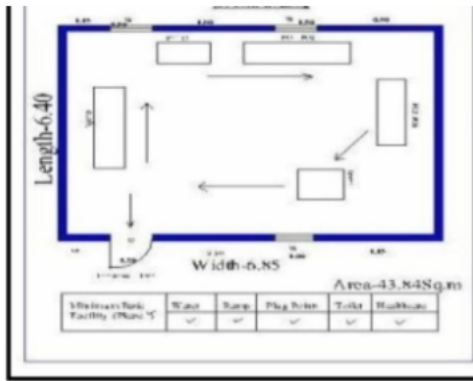

Nazri Naksha

Google Map View

Cad View