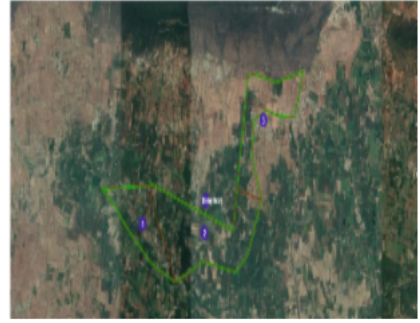

Nazri Naksha

Google Map View