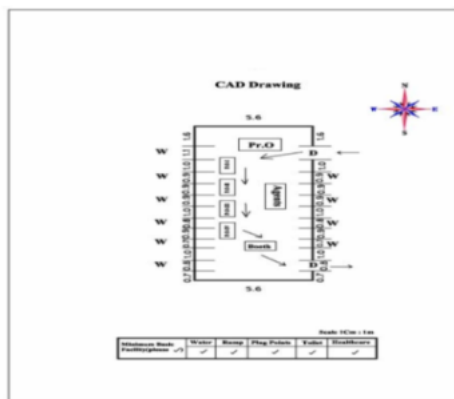

Nazri Naksha

Google Map View

Polling Station Building Front View

Polling Station Front View

Cad View

Key MAP View