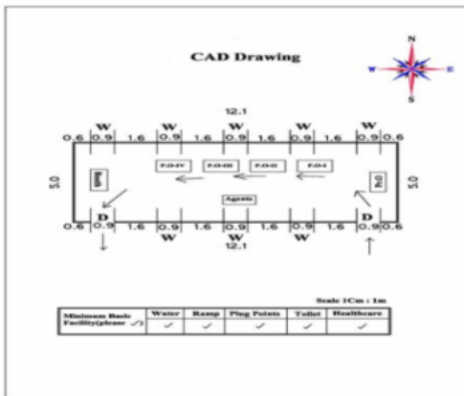

Nazri Naksha

Google Map View

Polling Station Building Front View

Polling Station Front View

Cad View

Key MAP View