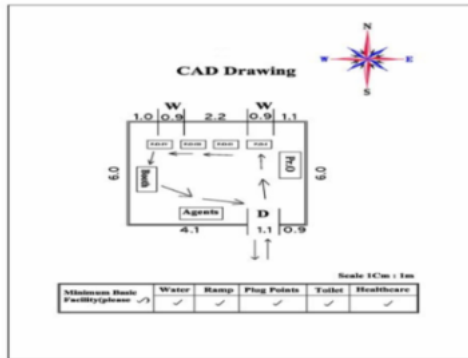

Nazri Naksha

Google Map View

Polling Station Building Front View

Approved by: [Signature]

Polling Station Front View

Cad View

Key MAP View