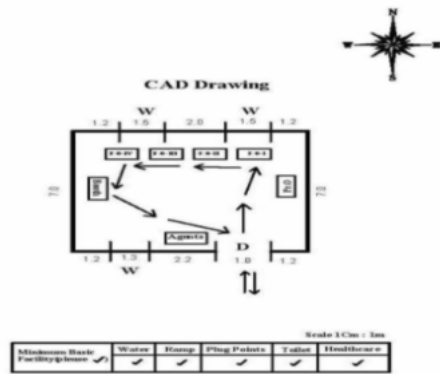

Nazri Naksha

Google Map View

Polling Station Building Front View

Polling Station Front View

Cad View

Key MAP View