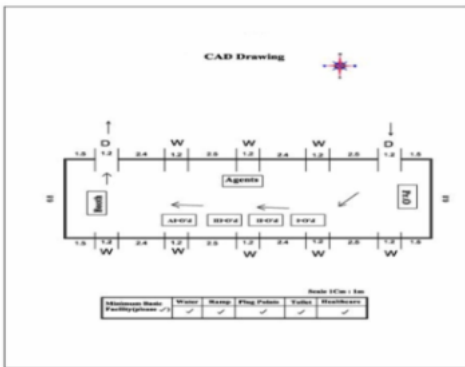

Nazri Naksha

Google Map View

Polling Station Building Front View

Polling Station Front View

Cad View

Key MAP View