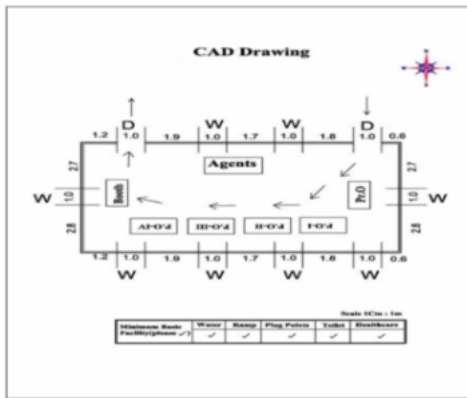

Nazri Naksha

Google Map View

Polling Station Building Front View

Polling Station Front View

Cad View

Key MAP View