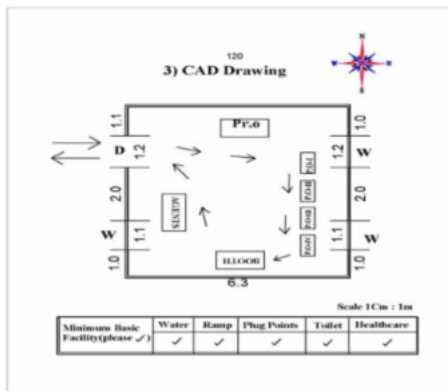

Nazri Naksha

Google Map View

Polling Station Building Front View

Polling Station Front View

Cad View

Key MAP View