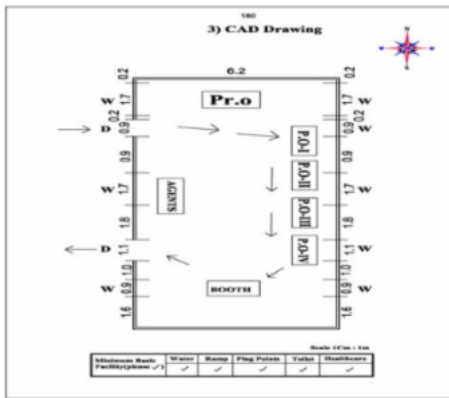

Nazri Naksha

Google Map View

Polling Station Building Front View

Polling Station Front View

Cad View

Key MAP View