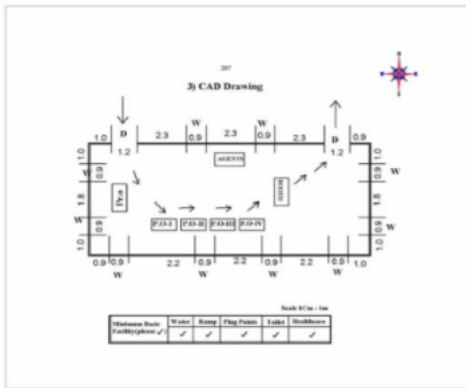

Nazri Naksha

Google Map View

Polling Station Building Front View

Polling Station Front View

Cad View

Key MAP View