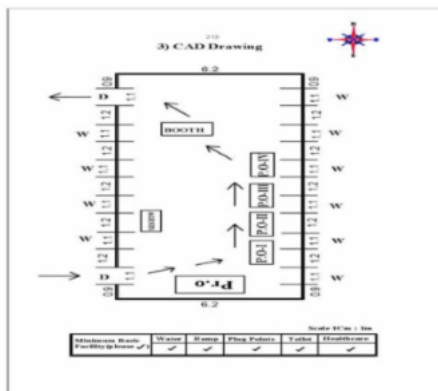

Nazri Naksha

Google Map View

Polling Station Building Front View

Polling Station Front View

Cad View

Key MAP View