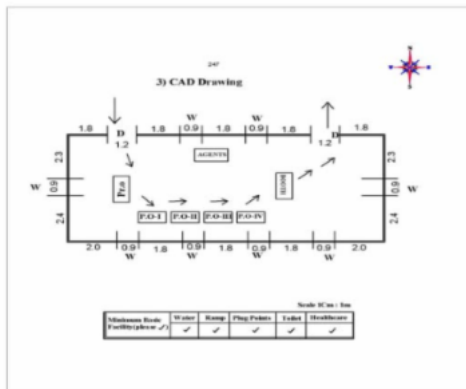

Nazri Naksha

Google Map View

Polling Station Building Front View

Polling Station Front View

Cad View

Key MAP View