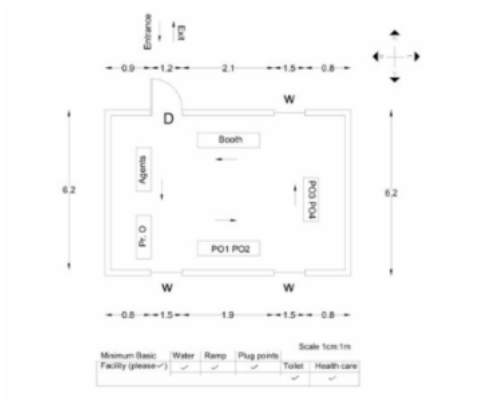

Nazri Naksha

Google Map View

Polling Station Building Front View

Polling Station Front View

Cad View

Key MAP View