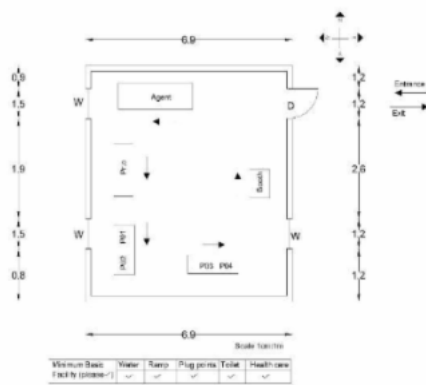

Nazri Naksha

Google Map View

Polling Station Building Front View

Polling Station Front View

Cad View

Key MAP View