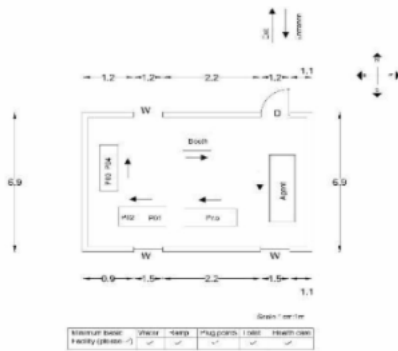

Nazri Naksha

Google Map View

Polling Station Building Front View

Polling Station Front View

Cad View

Key MAP View