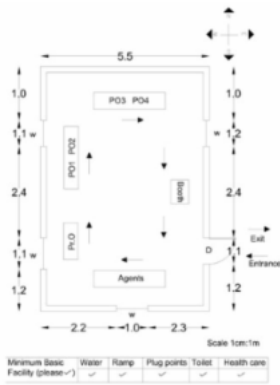

Nazri Naksha

Google Map View

Polling Station Building Front View

Polling Station Front View

Cad View

Key MAP View