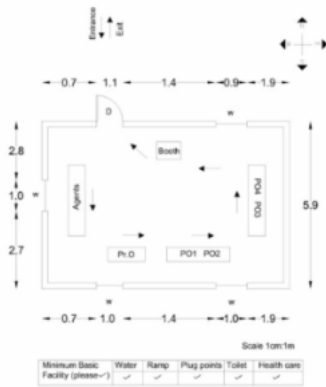

Nazri Naksha

Google Map View

Polling Station Building Front View

Polling Station Front View

Cad View

Key MAP View