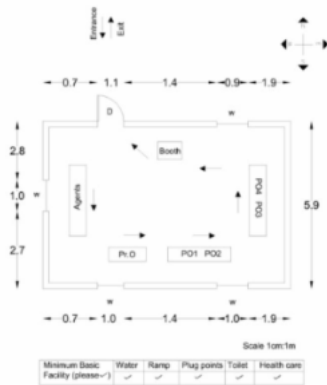

Nazri Naksha

Google Map View

Polling Station Building Front View

Polling Station Front View

Cad View

Key MAP View