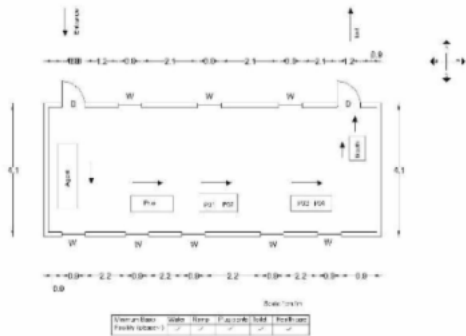

Nazri Naksha

Google Map View

Polling Station Building Front View

Polling Station Front View

Cad View

Key MAP View