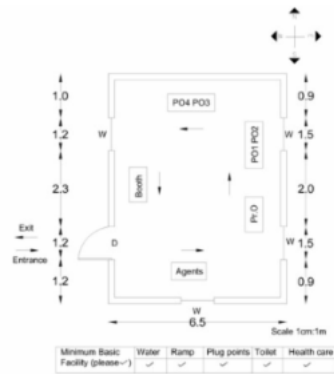

Nazri Naksha

Google Map View

Polling Station Building Front View

Polling Station Front View

Cad View

Key MAP View