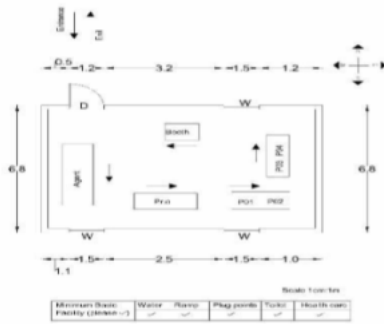

Nazri Naksha

Google Map View

Polling Station Building Front View

Polling Station Front View

Cad View

Key MAP View