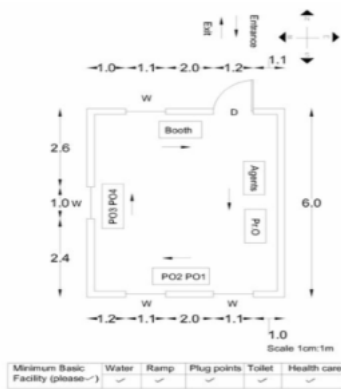

Nazri Naksha

Google Map View

Polling Station Building Front View

Polling Station Front View

Cad View

Key MAP View