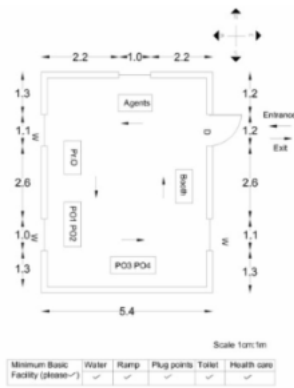

Nazri Naksha

Google Map View

Polling Station Building Front View

Polling Station Front View

Cad View

Key MAP View