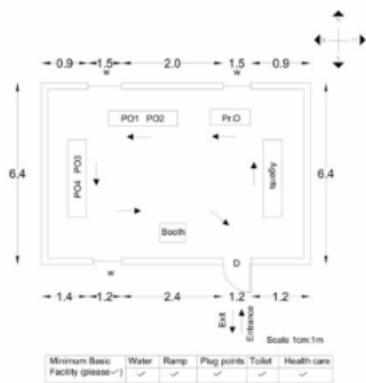

Nazri Naksha

Google Map View

Polling Station Building Front View

Polling Station Front View

Cad View

Key MAP View