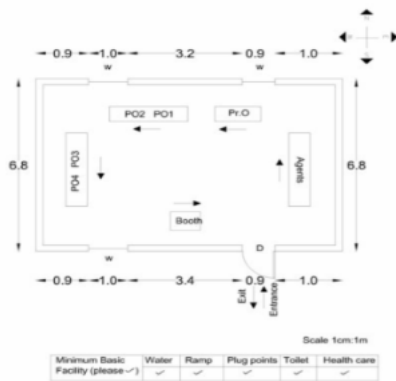

Nazri Naksha

Google Map View

Polling Station Building Front View

Polling Station Front View

Cad View

Key MAP View