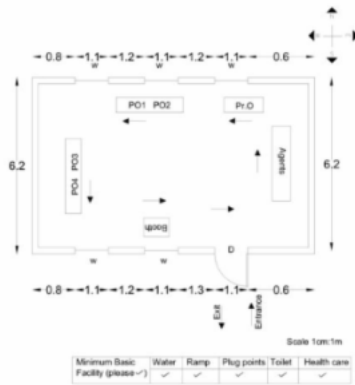

Nazri Naksha

Google Map View

Polling Station Building Front View

Polling Station Front View

Cad View

Key MAP View