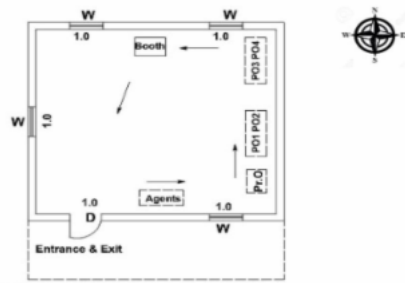

Google Map View

Polling Station Building Front View

Polling Station Front View

Cad View

Key MAP View

Scale:- 1:100cm

Minimum Basic Facility (Please)	Water	Ramp	Plug Points	Toilet	Health Care
✓	✓	✓	✓	✓	✓

- (a) Landmarks
- (b) Road names
- (c) Traffic flow