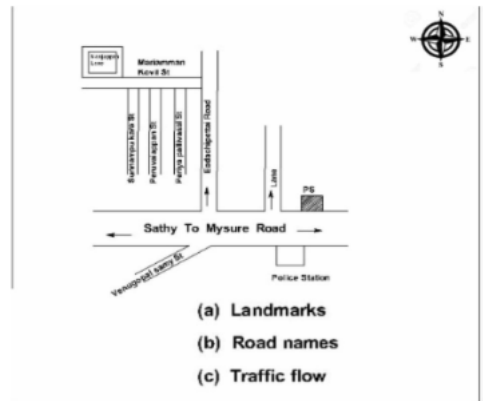

Key MAP View

- (a) Landmarks
- (b) Road names
- (c) Traffic flow