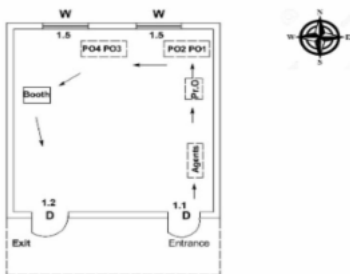

Google Map View

Polling Station Building Front View

91 - municipal Middle School, Sathy - 638401

91 - municipal Middle School, Sathy - 638401

Polling Station Front View

Cad View

Scale:- 1:100cm

Minimum Basic Facility (Please)	Water	Ramp	Plug Points	Toilet	Health Care
✓	✓	✓	✓	✓	✓