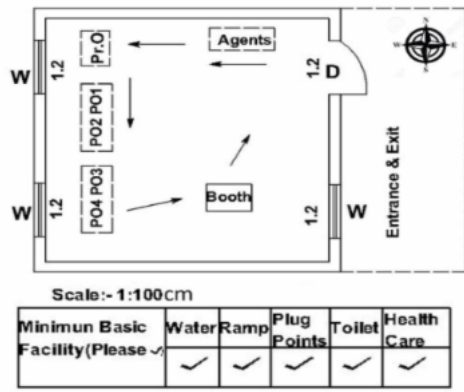

**Google Map View**

**Polling Station Building Front View**

92- John Britto girls Hi. School, Sathy - 638401

92- John Britto girls Hi. School, Sathy - 638401

**Polling Station Front View**

**Cad View**

**Key MAP View**