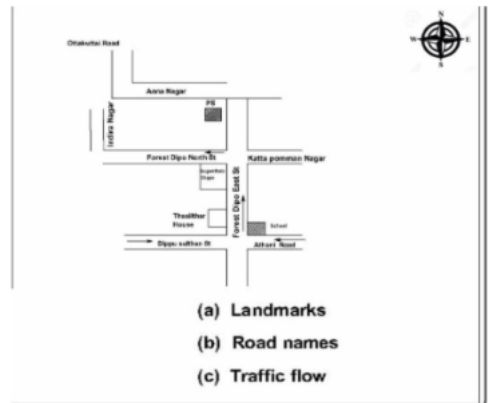

**Google Map View**

**Polling Station Building Front View**

92- John Britto girls Hi. School, Sathy - 638401

92- John Britto girls Hi. School, Sathy - 638401

**Polling Station Front View**

**Cad View**

**Key MAP View**