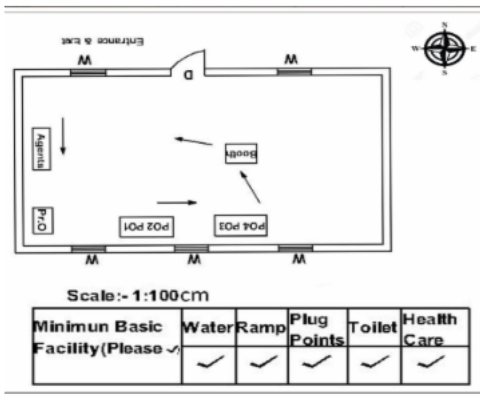

Nazri Naksha

Google Map View

Polling Station Building Front View

Polling Station Front View

Cad View

Key MAP View