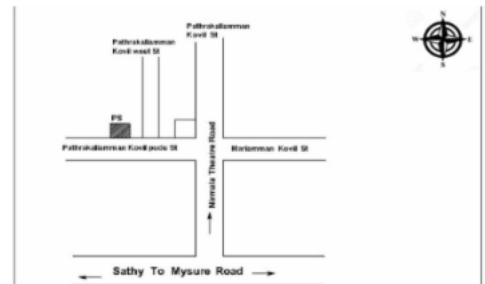

Google Map View

Polling Station Building Front View

Polling Station Front View

Cad View

Scale:- 1:100cm

Minimum Basic Facility (Please)	Water	Ramp	Plug Points	Toilet	Health Care
✓	✓	✓	✓	✓	✓

Key MAP View

- (a) Landmarks
- (b) Road names
- (c) Traffic flow