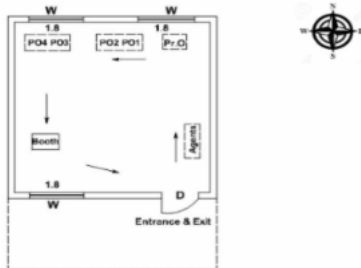

Google Map View

Polling Station Building Front View

Polling Station Front View

Cad View

Scale:- 1:100cm

Minimum Basic Facility (Please)	Water	Ramp	Plug Points	Toilet	Health Care
✓	✓	✓	✓	✓	✓

Key MAP View

- (a) Landmarks
- (b) Road names
- (c) Traffic flow