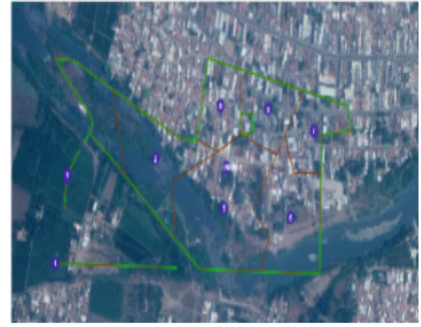

Nazri Naksha

Google Map View