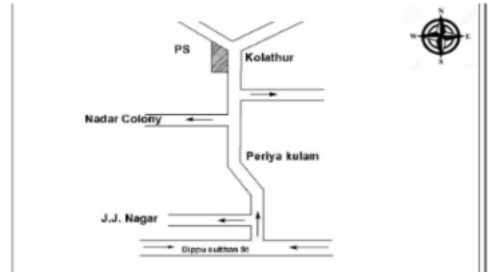

- (a) Landmarks
- (b) Road names
- (c) Traffic flow