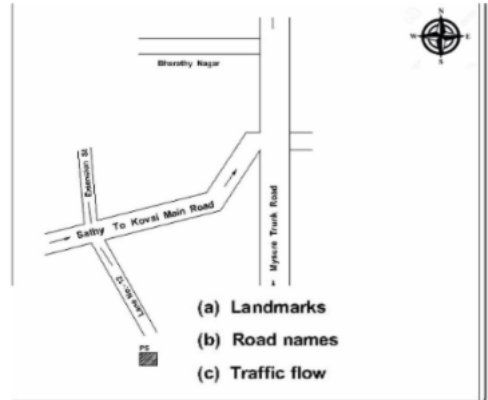

Nazri Naksha

Google Map View

Polling Station Building Front View

Polling Station Front View

Cad View

Key MAP View

Scale:- 1:100cm

Minimum Basic Facility (Please)	Water	Ramp	Plug Points	Toilet	Health Care
✓	✓	✓	✓	✓	✓