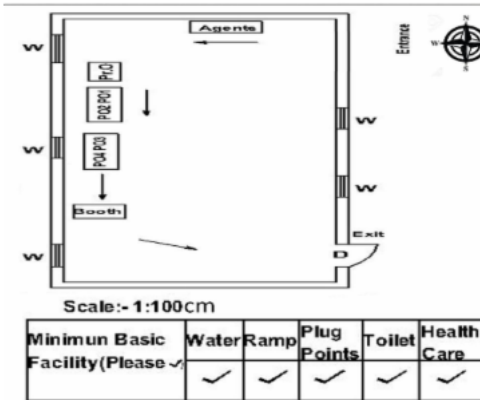

Nazri Naksha

Google Map View

Polling Station Building Front View

Polling Station Front View

Cad View

Key MAP View