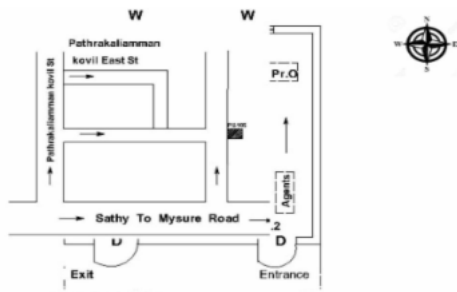

வாக்காளர் பதிவு அலுவலரின்
கையொப்பம்

Nazri Naksha

Google Map View

Polling Station Building Front View

Polling Station Front View

108 - Mohamediyar Aided School, Sathy - 638402

108 - Mohamediyar Aided School, Sathy - 638402

108 - Mohamediyar Aided School, Sathy - 638402

Cad View

Key MAP View

Scale:- 1:100cm

| Minimum Basic Facility (Please) | Water | Ramp | Plug Points | Toilet | Health Care |
|---------------------------------|-------|------|-------------|--------|-------------|
| ✓ | ✓ | ✓ | ✓ | ✓ | ✓ |