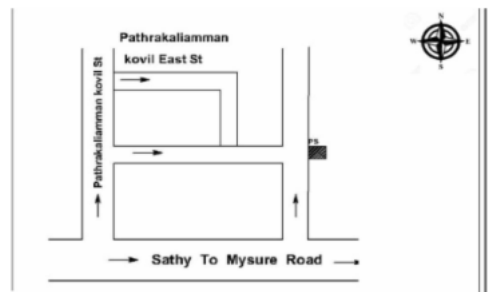

108 - Mohamediyar Aided School, Sathy - 638402

Cad View

Key MAP View

Scale:- 1:100cm

| Minimum Basic Facility (Please) | Water | Ramp | Plug Points | Toilet | Health Care |
|---------------------------------|-------|------|-------------|--------|-------------|
| ✓ | ✓ | ✓ | ✓ | ✓ | ✓ |