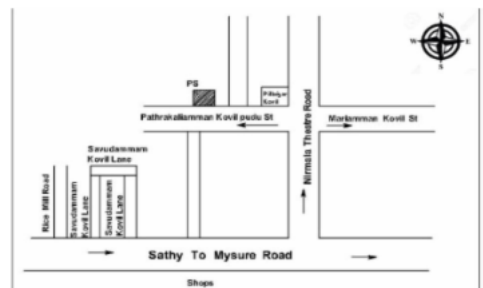

- (a) Landmarks
- (b) Road names
- (c) Traffic flow