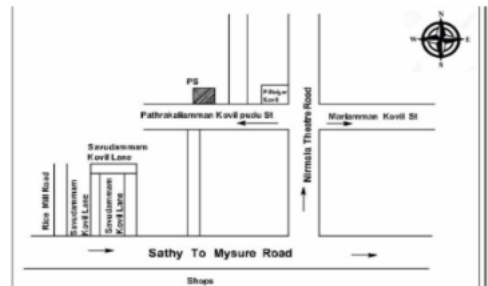

- (a) Landmarks
- (b) Road names
- (c) Traffic flow