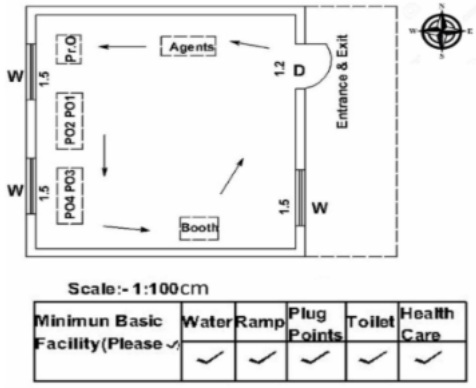

Nazri Naksha

Google Map View

Polling Station Building Front View

Polling Station Front View

Cad View

Key MAP View