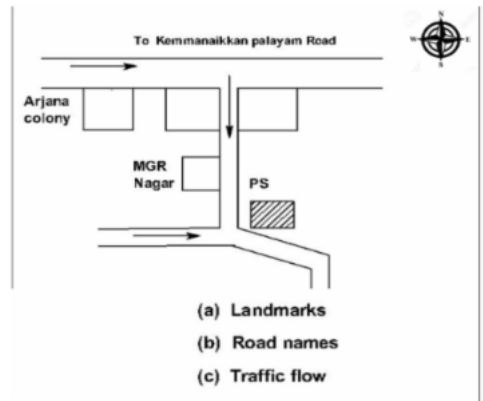

Key MAP View

- (a) Landmarks
- (b) Road names
- (c) Traffic flow