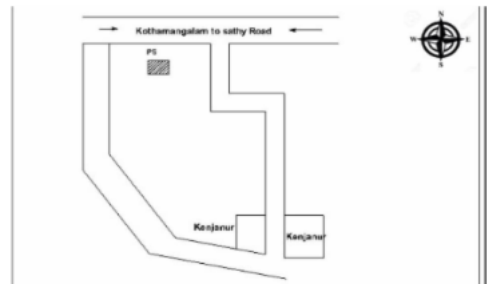

Google Map View

Polling Station Building Front View

Polling Station Front View

Cad View

Key MAP View

Scale:- 1:100cm

Minimum Basic Facility (Please)	Water	Ramp	Plug Points	Toilet	Health Care
✓	✓	✓	✓	✓	✓

- (a) Landmarks
- (b) Road names
- (c) Traffic flow