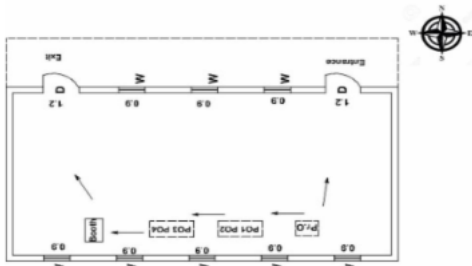

Google Map View

Polling Station Building Front View

Polling Station Front View

Cad View

Key MAP View

Scale:- 1:100cm

Minimum Basic Facility (Please)	Water	Ramp	Plug Points	Toilet	Health Care
✓	✓	✓	✓	✓	✓

- (a) Landmarks
- (b) Road names
- (c) Traffic flow